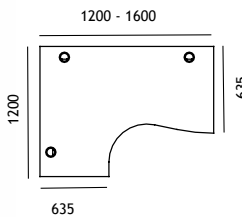

WALTON 90° Desk - Depth 635/635

Description	W x D (mm)	Code + finish	Price	
LH 90° Desk	1200 x 1200	2927095 + fin	£219	○
RH 90° Desk	1200 x 1200	2927077 + fin	£219	○
LH 90° Desk	1400 x 1200	2927101 + fin	£228	○
RH 90° Desk	1400 x 1200	2927083 + fin	£228	○
LH 90° Desk	1600 x 1200	2927107 + fin	£238	○
RH 90° Desk	1600 x 1200	2927089 + fin	£238	○