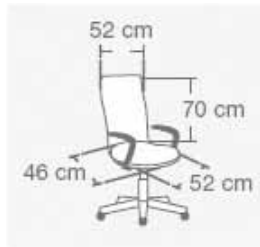

● In Stock

UP TO 5 DAY LEAD TIME

Executive Seating

SPI

SPI Chair

| Product information | Code | Price |
|---------------------|-------------------|--------|
| Executive chair | 5453004 + YB + SV | £164 ● |
| Visitor chair | 5453001 + YB + SG | £153 ● |