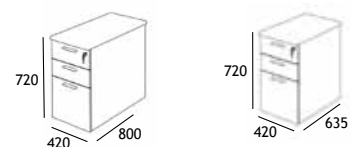

Desk Height Pedestal

Description	Code (+ finish)	Price
3 drawers, D.800 mm	2924172 + fin	£188 ●
2 drawers, D.800 mm	2924166 + fin	£188 ○
3 drawers, D.635 mm	2924170 + fin	£176 ●
2 drawers, D.635 mm	2924164 + fin	£176 ○