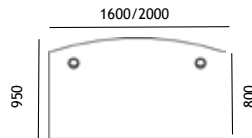

90° asymmetrical bow-fronted desk, left or right handed.

- 19 mm MFC modesty panels for strength.
- Modesty panel can be assembled directly under the top or with a large gap to give greater access to the horizontal cable management area (useful to share cable management when desks are back to back).
- 80mm pre-drilled cable ports as illustrated.
- Desk height : 72 cm