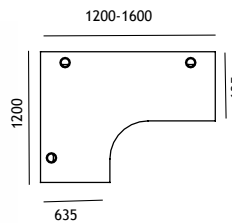

90° desk, left or right handed.
(D. 800mm/800mm or D. 635mm/635mm)

- Panel legs desking range in beech, white, birch, oak, walnut or olive finish.
- Desktop made from 25 mm thick melamine faced chipboard (MFC) with 2 mm ABS edging.
- Height adjusters on the bottom of the panels allow for levelling (715 mm - 735 mm).
- All ends use metal to metal fixings to fit legs to tops.

GANTON 90° Desk - Depth 800/800

| Description | W x D (mm) | Code + finish | Price | |
|-------------|-------------|---------------|-------|---|
| LH 90° Desk | 1600 x 1200 | 2633056 + fin | £224 | ● |
| RH 90° Desk | 1600 x 1200 | 2633052 + fin | £224 | ● |
| LH 90° Desk | 1400 x 1400 | 2633208 + fin | £234 | ○ |
| RH 90° Desk | 1400 x 1400 | 2633152 + fin | £234 | ○ |
| LH 90° Desk | 1600 x 1600 | 2633220 + fin | £277 | ● |
| RH 90° Desk | 1600 x 1600 | 2633164 + fin | £277 | ● |

- In Stock
- Non Stock

UP TO 5 DAY LEAD TIME

UP TO 15 - 25 DAY LEAD TIME

6 CHOICES OF FINISHES

UP TO 15 DAY LEAD TIME UP TO 25 DAY LEAD TIME

FOR NON-STOCKED ITEMS

Desking

GANTON 90° Desk - Depth 800/635

| Description | W x D (mm) | Code + finish | Price | |
|-------------|-------------|---------------|-------|---|
| LH 90° Desk | 1200 x 1200 | 2633183 + fin | £205 | ● |
| RH 90° Desk | 1200 x 1200 | 2633127 + fin | £205 | ● |
| LH 90° Desk | 1400 x 1200 | 2633199 + fin | £214 | ● |
| LH 90° Desk | 1400 x 1200 | 2633143 + fin | £214 | ● |
| LH 90° Desk | 1600 x 1200 | 2633046 + fin | £225 | ● |
| RH 90° Desk | 1600 x 1200 | 2633042 + fin | £225 | ● |