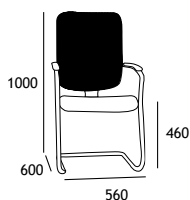

Task Seating

MY WORK Black Plastic Back Task Chair

Product information	Code	Price
No arms, dyn mech.	5930026 + fin + SV	£167 ●
No arms, sync mech.	5930028 + fin + SV	£176 ●
Height adjustable arm option	5930011	£38 ●
Hard floor castors option	5930014	£11 ●

MY WORK Fully Upholstered Task Chair

Product information	Code	Price
No arms, dynamic mech.	5930030 + fin + SV	£188 ●
No arms, synchro mech.	5930032 + fin + SV	£197 ●
Height adjustable arm option	5930011	£38 ●
Hard floor castors option	5930014	£11 ●

MY WORK Black Mesh Task Chair

Product information	Code	Price
No arms, dynamic mech.	5930034 + fin + SVTI	£221 ●
No arms, synchro mech.	5930036 + fin + SVTI	£240 ●
Height adjustable arm option	5930011	£38 ●
Hard floor castors option	5930014	£11 ●

MY WORK Visitor Chair

Product information	Code	Price
Cantilever stacking chair	5930037 + fin + SB	£166 ○

MY WORK Black Mesh Visitor Chair

Product information	Code	Price
Cantilever stacking chair	5930016 + fin + SB TI	£274 ○

2 FABRIC CHOICES FROM STOCK ON TASK CHAIR

Other fabrics available, price and lead time on application.
Please see back page for more fabric options.

● In Stock

○ Non Stock

UP TO 5 DAY LEAD TIME

UP TO 15 DAY LEAD TIME

For Task chairs

UP TO 25 DAY LEAD TIME

For Cantilever chairs