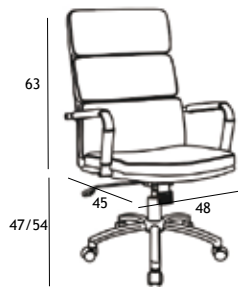

- Retro 'Eames' style executive chair
- Supple faux leather in black or white
- Bright chrome arms and base
- Matching removable arm covers
- Central axis tilt mechanism
- Gas lift seat height adjustment
- normal 8 hours use
- Weight capacity: 110 Kgs
- Arm height will allow the chair to fit under a desk height of 69 cm.