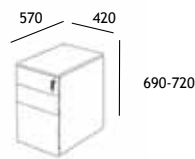

Desk high pedestal

Code	Price
2924507SA	£195 ●