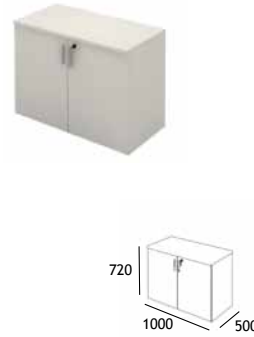

Low Cupboard

Code (+ finish)	Price
2924260 + fin	£195 ●