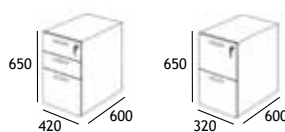

Tall Under Desk Pedestal

Description	Code (+ finish)	Price
3 drawers, W.420 mm	2924179 + fin	£167 ●
2 drawers, W.420 mm	2924173 + fin	£167 ●
2 drawers, W.320 mm	2924176 + fin	£188 ○