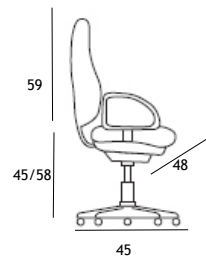

● In Stock

UP TO 5 DAY LEAD TIME

Task Seating

GROVE

GROVE Chair

| Product information | Code | Price |
|---------------------|--------------------|--------|
| Permanent contact | 5020002 + fin + SV | £97 ● |
| Synchro | 5020004 + fin + SV | £117 ● |

GROVE Arm options

| Product information | Code | Price |
|------------------------|-----------|-------|
| Height adjustable arms | 5020003SV | £27 ● |
| Fixed loop arms | 5020005SV | £15 ● |

- High Back Operator chair
- Permanent Contact or Synchro Mechanism
- Gas lift height adjustment
- Optional height adjustable black arms
- Five star Black Nylon Base
- Moulded Seat Foam/ Cut Foam Back/ Moulded Plastic Back Outer
- Weight capacity: 150 kgs
- Optional hard floor castors on request