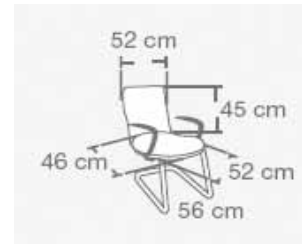

● In Stock

UP TO 5 DAY LEAD TIME

Executive Seating

SPI

SPI Chair

| Product information | Code | Price |
|---------------------|-------------------|--------|
| Executive chair | 5453004 + YB + SV | £164 ● |
| Visitor chair | 5453001 + YB + SG | £153 ● |