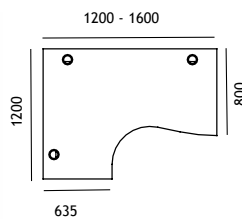

90° desk, left or right handed.
(D. 800mm/800mm or D. 635mm/635mm)

- Panel legs desking range in beech, white, birch, oak, walnut or olive finish.
- Desktop made from 25 mm thick melamine faced chipboard (MFC) with 2 mm ABS edging.
- Height adjusters on the bottom of the panels allow for levelling (715 mm - 735 mm).
- All ends use metal to metal fixings to fit legs to tops.

WALTON 90° Desk - Depth 800/800

| Description | W x D (mm) | Code + finish | Price | |
|-------------|-------------|---------------|-------|---|
| LH 90° Desk | 1600 x 1200 | 2927026 + fin | £238 | ● |
| RH 90° Desk | 1600 x 1200 | 2927022 + fin | £238 | ● |
| LH 90° Desk | 1400 x 1400 | 2927074 + fin | £247 | ○ |
| RH 90° Desk | 1400 x 1400 | 2927068 + fin | £247 | ○ |
| LH 90° Desk | 1600 x 1600 | 2927028 + fin | £291 | ● |
| RH 90° Desk | 1600 x 1600 | 2927024 + fin | £291 | ● |

- In Stock
- Non Stock

UP TO 5 DAY LEAD TIME

UP TO 15 - 25 DAY LEAD TIME

6 CHOICES OF FINISHES

UP TO 15 DAY LEAD TIME | UP TO 25 DAY LEAD TIME

FOR NON-STOCKED ITEMS

Desking

WALTON 90° Desk - Depth 800/635

| Description | W x D (mm) | Code + finish | Price | |
|-------------|-------------|---------------|-------|---|
| LH 90° Desk | 1200 x 1200 | 2927057 + fin | £219 | ● |
| RH 90° Desk | 1200 x 1200 | 2927049 + fin | £219 | ● |
| LH 90° Desk | 1400 x 1200 | 2927061 + fin | £228 | ● |
| RH 90° Desk | 1400 x 1200 | 2927053 + fin | £228 | ● |
| LH 90° Desk | 1600 x 1200 | 2927025 + fin | £238 | ● |
| RH 90° Desk | 1600 x 1200 | 2927021 + fin | £238 | ● |