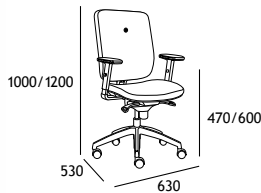

UP TO 5 DAY LEAD TIME

UP TO 15 DAY LEAD TIME

For Task chairs

UP TO 25 DAY LEAD TIME

For Cantilever chairs

Task Seating

MY WORK Black Plastic Back Task Chair

| Product information | Code | Price |
|------------------------------|--------------------|--------|
| No arms, dyn mech. | 5930026 + fin + SV | £167 ● |
| No arms, sync mech. | 5930028 + fin + SV | £176 ● |
| Height adjustable arm option | 5930011 | £38 ● |
| Hard floor castors option | 5930014 | £11 ● |

MY WORK Fully Upholstered Task Chair

| Product information | Code | Price |
|------------------------------|--------------------|--------|
| No arms, dynamic mech. | 5930030 + fin + SV | £188 ● |
| No arms, synchro mech. | 5930032 + fin + SV | £197 ● |
| Height adjustable arm option | 5930011 | £38 ● |
| Hard floor castors option | 5930014 | £11 ● |