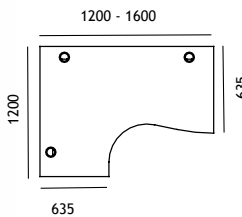

90° desk, left or right handed.
(D. 800mm/800mm or D. 635mm/635mm)

- Panel legs desking range in beech, white, birch, oak, walnut or olive finish.
- Desktop made from 25 mm thick melamine faced chipboard (MFC) with 2 mm ABS edging.
- Height adjusters on the bottom of the panels allow for levelling (715 mm - 735 mm).
- All ends use metal to metal fixings to fit legs to tops.

● In Stock UP TO 5 DAY LEAD TIME
○ Non Stock UP TO 15 DAY LEAD TIME

Desking

WALTON 90° Desk - Depth 800/635

| Description | W x D (mm) | Code + finish | Price | |
|-------------|-------------|---------------|-------|---|
| LH 90° Desk | 1200 x 1200 | 2927057 + fin | £219 | ● |
| RH 90° Desk | 1200 x 1200 | 2927049 + fin | £219 | ● |
| LH 90° Desk | 1400 x 1200 | 2927061 + fin | £228 | ● |
| RH 90° Desk | 1400 x 1200 | 2927053 + fin | £228 | ● |
| LH 90° Desk | 1600 x 1200 | 2927025 + fin | £238 | ● |
| RH 90° Desk | 1600 x 1200 | 2927021 + fin | £238 | ● |