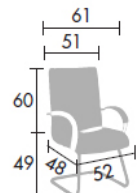

FIRST CLASS

High back chair

Code

5363007 YBSQ

Price

£327 ●

FIRST CLASS

Cantilever chair