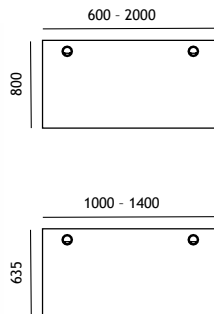

Desking

WALTON Rectangular Desk

Description	W x D (mm)	Code + finish	Price	
Rectangular desk	600 x 800	2927005 + fin	£145	○
Rectangular desk	800 x 800	2927006 + fin	£150	●
Rectangular desk	1000 x 800	2927007 + fin	£156	●
Rectangular desk	1200 x 800	2927008 + fin	£162	●
Rectangular desk	1400 x 800	2927009 + fin	£167	●
Rectangular desk	1600 x 800	2927010 + fin	£173	●
Rectangular desk	1800 x 800	2927011 + fin	£179	●
Rectangular desk	2000 x 800	2927012 + fin	£184	●
Rectangular desk	1000 x 635	2927031 + fin	£150	●
Rectangular desk	1200 x 635	2927032 + fin	£156	●
Rectangular desk	1400 x 635	2927033 + fin	£162	●