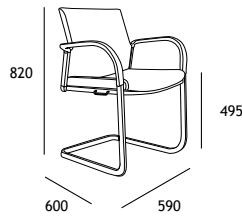

Ethics Visitor chair

Product information	Code	Price
Fabric back	5640053 + fin + SB	£264 ○