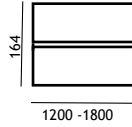

Desking

STEEL 6.0 Set of 2 standard desks - Starter

Description	W x D (mm)	Code + finish	Price
Set of 2 rect desks	1200 x 800	2475743 + fin	£306 ●
Set of 2 rect desks	1400 x 800	2475744 + fin	£319 ●
Set of 2 rect desks	1600 x 800	2475745 + fin	£330 ●
Set of 2 rect desks	1800 x 800	2475746 + fin	£343 ●