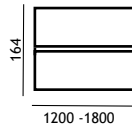

STEEL 6.0 Set of 2 standard desks - Add-on

Description	W x D (mm)	Code + finish	Price
Set of 2 rect desks	1200 x 800	2475747 + fin	£226 ●
Set of 2 rect desks	1400 x 800	2475748 + fin	£239 ●
Set of 2 rect desks	1600 x 800	2475759 + fin	£251 ●
Set of 2 rect desks	1800 x 800	2475760 + fin	£263 ●