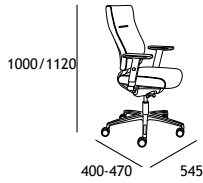

Task Seating

Ethics Task fabric

Product information	Code	Price
No arms, black base	5640057 + fin + SV	£276 ●
No arms, chrome base	5640057 + fin + SQ	£306 ●