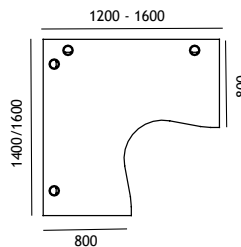

Desking

GANTON Rectangular Desk

| Description | W x D (mm) | Code + finish | Price | |
|------------------|------------|---------------|-------|---|
| Rectangular desk | 600 x 800 | 2633025 + fin | £131 | ○ |
| Rectangular desk | 800 x 800 | 2633026 + fin | £136 | ● |
| Rectangular desk | 1000 x 800 | 2633027 + fin | £143 | ● |
| Rectangular desk | 1200 x 800 | 2633028 + fin | £148 | ● |
| Rectangular desk | 1400 x 800 | 2633029 + fin | £153 | ● |
| Rectangular desk | 1600 x 800 | 2633030 + fin | £159 | ● |
| Rectangular desk | 1800 x 800 | 2633031 + fin | £165 | ● |
| Rectangular desk | 2000 x 800 | 2633032 + fin | £170 | ● |
| Rectangular desk | 1000 x 635 | 2633100 + fin | £136 | ● |
| Rectangular desk | 1200 x 635 | 2633101 + fin | £143 | ● |
| Rectangular desk | 1400 x 635 | 2633102 + fin | £148 | ● |

GANTON Asymmetrical Wave Desk

| Description | W x D (mm) | Code + finish | Price | |
|-------------------|------------|---------------|-------|---|
| LH Asym Wave Desk | 1200 x 950 | 2633037 + fin | £184 | ● |
| RH Asym Wave Desk | 1200 x 950 | 2633033 + fin | £184 | ● |
| LH Asym Wave Desk | 1400 x 950 | 2633038 + fin | £190 | ● |
| RH Asym Wave Desk | 1400 x 950 | 2633034 + fin | £190 | ● |
| LH Asym Wave Desk | 1600 x 950 | 2633039 + fin | £196 | ● |
| RH Asym Wave Desk | 1600 x 950 | 2633035 + fin | £196 | ● |
| LH Asym Wave Desk | 1800 x 950 | 2633040 + fin | £201 | ○ |
| RH Asym Wave Desk | 1800 x 950 | 2633036 + fin | £201 | ○ |
| LH Asym Wave Desk | 1000 x 800 | 2633118 + fin | £176 | ● |
| RH Asym Wave Desk | 1000 x 800 | 2633113 + fin | £176 | ● |
| LH Asym Wave Desk | 1200 x 800 | 2633120 + fin | £181 | ● |
| RH Asym Wave Desk | 1200 x 800 | 2633115 + fin | £181 | ● |
| LH Asym Wave Desk | 1400 x 800 | 2633121 + fin | £187 | ● |
| RH Asym Wave Desk | 1400 x 800 | 2633116 + fin | £187 | ● |
| LH Asym Wave Desk | 1600 x 800 | 2633122 + fin | £192 | ● |
| RH Asym Wave Desk | 1600 x 800 | 2633117 + fin | £192 | ● |