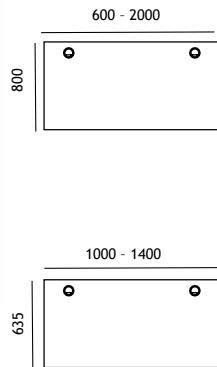

Desking

GANTON Rectangular Desk

Description	W x D (mm)	Code + finish	Price	
Rectangular desk	600 x 800	2633025 + fin	£131	○
Rectangular desk	800 x 800	2633026 + fin	£136	●
Rectangular desk	1000 x 800	2633027 + fin	£143	●
Rectangular desk	1200 x 800	2633028 + fin	£148	●
Rectangular desk	1400 x 800	2633029 + fin	£153	●
Rectangular desk	1600 x 800	2633030 + fin	£159	●
Rectangular desk	1800 x 800	2633031 + fin	£165	●
Rectangular desk	2000 x 800	2633032 + fin	£170	●
Rectangular desk	1000 x 635	2633100 + fin	£136	●
Rectangular desk	1200 x 635	2633101 + fin	£143	●
Rectangular desk	1400 x 635	2633102 + fin	£148	●