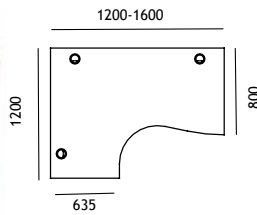

GANTON 90° Desk - Depth 800/800

| Description | W x D (mm) | Code + finish | Price | |
|-------------|-------------|---------------|-------|---|
| LH 90° Desk | 1600 x 1200 | 2633056 + fin | £224 | ● |
| RH 90° Desk | 1600 x 1200 | 2633052 + fin | £224 | ● |
| LH 90° Desk | 1400 x 1400 | 2633208 + fin | £234 | ○ |
| RH 90° Desk | 1400 x 1400 | 2633152 + fin | £234 | ○ |
| LH 90° Desk | 1600 x 1600 | 2633220 + fin | £277 | ● |
| RH 90° Desk | 1600 x 1600 | 2633164 + fin | £277 | ● |

- In Stock
- Non Stock

UP TO 5 DAY LEAD TIME

UP TO 15 - 25 DAY LEAD TIME

6 CHOICES OF FINISHES

UP TO 15 DAY LEAD TIME UP TO 25 DAY LEAD TIME

FOR NON-STOCKED ITEMS

Desking

GANTON 90° Desk - Depth 800/635

| Description | W x D (mm) | Code + finish | Price | |
|-------------|-------------|---------------|-------|---|
| LH 90° Desk | 1200 x 1200 | 2633183 + fin | £205 | ● |
| RH 90° Desk | 1200 x 1200 | 2633127 + fin | £205 | ● |
| LH 90° Desk | 1400 x 1200 | 2633199 + fin | £214 | ● |
| LH 90° Desk | 1400 x 1200 | 2633143 + fin | £214 | ● |
| LH 90° Desk | 1600 x 1200 | 2633046 + fin | £225 | ● |
| RH 90° Desk | 1600 x 1200 | 2633042 + fin | £225 | ● |