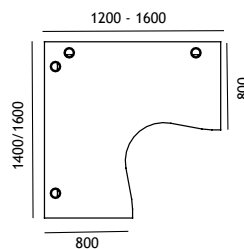

WALTON 90° Desk - Depth 800/800

Description	W x D (mm)	Code + finish	Price	
LH 90° Desk	1600 x 1200	2927026 + fin	£238	●
RH 90° Desk	1600 x 1200	2927022 + fin	£238	●
LH 90° Desk	1400 x 1400	2927074 + fin	£247	○
RH 90° Desk	1400 x 1400	2927068 + fin	£247	○
LH 90° Desk	1600 x 1600	2927028 + fin	£291	●
RH 90° Desk	1600 x 1600	2927024 + fin	£291	●

- In Stock
- Non Stock

UP TO 5 DAY LEAD TIME

UP TO 15 - 25 DAY LEAD TIME