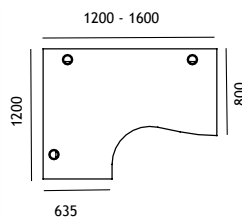

90° desk, left or right handed.
(D. 800mm/800mm or D. 635mm/635mm)

- Panel legs desking range in beech, white, birch, oak, walnut or olive finish.
- Desktop made from 25 mm thick melamine faced chipboard (MFC) with 2 mm ABS edging.
- Height adjusters on the bottom of the panels allow for levelling (715 mm - 735 mm).
- All ends use metal to metal fixings to fit legs to tops.

● In Stock UP TO 5 DAY LEAD TIME
○ Non Stock UP TO 15 DAY LEAD TIME

Desking

WALTON 90° Desk - Depth 800/635

| Description | W x D (mm) | Code + finish | Price | |
|-------------|-------------|---------------|-------|---|
| LH 90° Desk | 1200 x 1200 | 2927057 + fin | £219 | ● |
| RH 90° Desk | 1200 x 1200 | 2927049 + fin | £219 | ● |
| LH 90° Desk | 1400 x 1200 | 2927061 + fin | £228 | ● |
| RH 90° Desk | 1400 x 1200 | 2927053 + fin | £228 | ● |
| LH 90° Desk | 1600 x 1200 | 2927025 + fin | £238 | ● |
| RH 90° Desk | 1600 x 1200 | 2927021 + fin | £238 | ● |