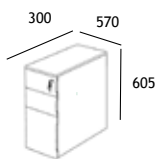

Underdesk pedestal

Code	Price
2924508SA	£153 ●