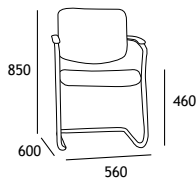

MY WORK Visitor Chair

Product information	Code	Price
Cantilever stacking chair	5930037 + fin + SB	£166 ○