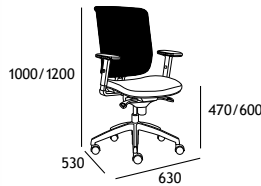

UP TO 5 DAY LEAD TIME

UP TO 15 DAY LEAD TIME

For Task chairs

UP TO 25 DAY LEAD TIME

For Cantilever chairs

Task Seating

MY WORK Black Plastic Back Task Chair

| Product information | Code | Price |
|------------------------------|--------------------|--------|
| No arms, dyn mech. | 5930026 + fin + SV | £167 ● |
| No arms, sync mech. | 5930028 + fin + SV | £176 ● |
| Height adjustable arm option | 5930011 | £38 ● |
| Hard floor castors option | 5930014 | £11 ● |

MY WORK Fully Upholstered Task Chair

| Product information | Code | Price |
|------------------------------|--------------------|--------|
| No arms, dynamic mech. | 5930030 + fin + SV | £188 ● |
| No arms, synchro mech. | 5930032 + fin + SV | £197 ● |
| Height adjustable arm option | 5930011 | £38 ● |
| Hard floor castors option | 5930014 | £11 ● |