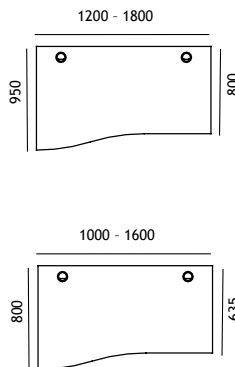

WALTON Asymmetrical Wave Desk

Description	W x D (mm)	Code + finish	Price	
LH Asym Wave Desk	1200 x 950/800	2927017 + fin	£203	●
RH Asym Wave Desk	1200 x 950/800	2927013 + fin	£203	●
LH Asym Wave Desk	1400 x 950/800	2927018 + fin	£208	●
RH Asym Wave Desk	1400 x 950/800	2927014 + fin	£208	●
LH Asym Wave Desk	1600 x 950/800	2927019 + fin	£213	●
RH Asym Wave Desk	1600 x 950/800	2927015 + fin	£213	●
LH Asym Wave Desk	1800 x 950/800	2927020 + fin	£221	○
RH Asym Wave Desk	1800 x 950/800	2927016 + fin	£221	○
LH Asym Wave Desk	1000 x 800/635	2927043 + fin	£190	●
RH Asym Wave Desk	1000 x 800/635	2927037 + fin	£190	●
LH Asym Wave Desk	1200 x 800/635	2927045 + fin	£195	●
RH Asym Wave Desk	1200 x 800/635	2927039 + fin	£195	●
LH Asym Wave Desk	1400 x 800/635	2927046 + fin	£201	●
RH Asym Wave Desk	1400 x 800/635	2927040 + fin	£201	●
LH Asym Wave Desk	1600 x 800/635	2927047 + fin	£207	●
RH Asym Wave Desk	1600 x 800/635	2927041 + fin	£207	●