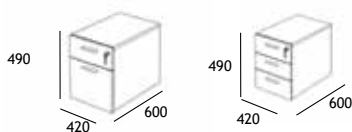

1 CHOICE OF TOP FINISH FROM STOCK

2 CHOICE OF LEG FINISH FROM STOCK

● In Stock

UP TO 7 DAY LEAD TIME

Storage

PEDESTALS

- A4 filing left to right or foolscap filing front to back
- Silver straight handle
- Standard drawers use a wooden wrap around drawer supported on metal runners.
- Filing drawers are high sided with filing bars that file both A4 and foolscap files front to back.