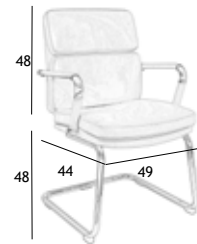

- Retro 'Eames' style executive chair
- Supple faux leather in black or white
- Bright chrome arms and base
- Matching removable arm covers
- Central axis tilt mechanism
- Gas lift seat height adjustment
- normal 8 hours use
- Weight capacity: 110 Kgs
- Arm height will allow the chair to fit under a desk height of 69 cm.