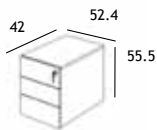

STEEL PEDESTAL AND FILING CABINET

Steel 6.0 Pedestals

	Code	Price
2 drawers	1646001SO	£159 ●
3 drawers	1646002SO	£159 ●
2 drawers	2546009SB	£122 ●
3 drawers	2546010SB	£122 ●