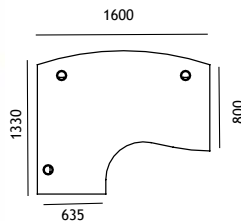

GANTON 90° Asymmetrical Bow-fronted Desk

Description	W x D (mm)	Code + finish	Price	
LH 90° Asym Desk	1600 x 1330	2633048 + fin	£248	●
RH 90° Asym Desk	1600 x 1330	2633044 + fin	£248	●
LH 90° Asym Desk	1800 x 1330	2633009 + fin	£259	○
RH 90° Asym Desk	1800 x 1330	2633063 + fin	£259	○
LH 90° Asym Desk	2000 x 1330	2633017 + fin	£268	○
RH 90° Asym Desk	2000 x 1330	2633071 + fin	£268	○

- In Stock
- Non Stock

UP TO 5 DAY LEAD TIME

UP TO 15 - 25 DAY LEAD TIME