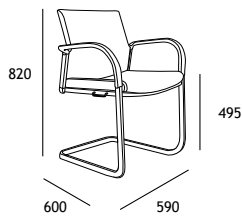

Task Seating

Ethics Task fabric

Product information	Code	Price
No arms, black base	5640057 + fin + SV	£276 ●
No arms, chrome base	5640057 + fin + SQ	£306 ●

Ethics Task Mesh

Product information	Code	Price
No arms, black base	5640061 + fin + SV + mesh	£294 ●
No arms, chrome base	5640061 + fin + SQ + mesh	£319 ●

Ethics Visitor chair

Product information	Code	Price
Fabric back	5640053 + fin + SB	£264 ○

Ethics Visitor chair

Product information	Code	Price
Polypropylene back	5640020 + fin + SB PU	£226 ○

Ethics Options

Product information	Code	Price
Height adjustable arms	5930011	£39 ●
Headrest option available (not retrofittable) - contact us.		

2 FABRIC CHOICE FROM STOCK ON TASK CHAIR

2 BASE CHOICE FROM STOCK ON TASK CHAIR

3 MESH CHOICE FROM STOCK ON TASK CHAIR

TI Black
TK Light Grey
HX Dark Grey

● In Stock
○ Non Stock

Other fabrics available, price and lead time on application.

Please see back page for more fabric options.

UP TO 5 DAY LEAD TIME

UP TO 15 DAY LEAD TIME

For Task chairs

UP TO 25 DAY LEAD TIME

For Cantilever chairs