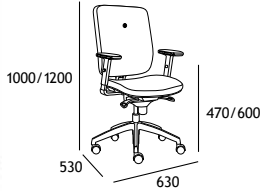

UP TO 5 DAY LEAD TIME

UP TO 15 DAY LEAD TIME

For Task chairs

UP TO 25 DAY LEAD TIME

For Cantilever chairs

Task Seating

MY WORK Black Plastic Back Task Chair

| Product information | Code | Price |
|------------------------------|--------------------|--------|
| No arms, dyn mech. | 5930026 + fin + SV | £167 ● |
| No arms, sync mech. | 5930028 + fin + SV | £176 ● |
| Height adjustable arm option | 5930011 | £38 ● |
| Hard floor castors option | 5930014 | £11 ● |

MY WORK Fully Upholstered Task Chair

| Product information | Code | Price |
|------------------------------|--------------------|--------|
| No arms, dynamic mech. | 5930030 + fin + SV | £188 ● |
| No arms, synchro mech. | 5930032 + fin + SV | £197 ● |
| Height adjustable arm option | 5930011 | £38 ● |
| Hard floor castors option | 5930014 | £11 ● |