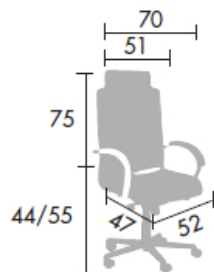

FIRST CLASS

High back chair

Code

5363007 YBSQ

Price

£327 ●

FIRST CLASS

Cantilever chair