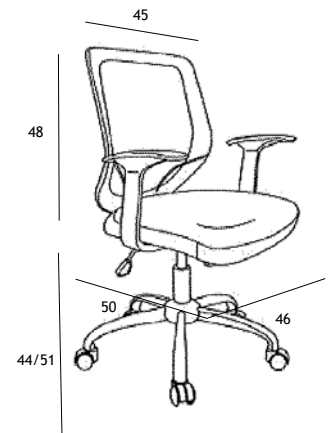

For Cantilever chairs

Task Seating

NENAGH

NENAGH Mesh chair

| Product information | Code | Price |
|---------------------|----------------|-------|
| chrome base | 5637015 VPSQT1 | £97 ● |

- Economy Stylish mesh back chair
- Bright chrome base
- Central axis tilt mechanism
- Gas lift seat height adjustment
- Normal 8 hours use
- Durable fabric seats and armrests
- Black only
- Carpet use only

● In Stock

UP TO 5 DAY LEAD TIME

Task Seating

GROVE

GROVE Chair

| Product information | Code | Price |
|---------------------|--------------------|--------|
| Permanent contact | 5020002 + fin + SV | £97 ● |
| Synchro | 5020004 + fin + SV | £117 ● |