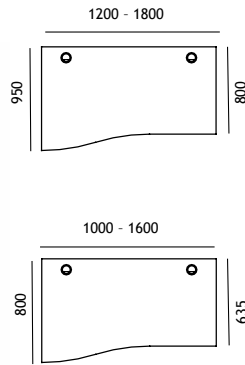

The mark of
responsible forestry

Desking

GANTON

Desking

GANTON

Rectangular desk

90° asymmetrical desk, left or right handed.
(D. 635mm/800mm)

Asymmetrical wave desk, left or right handed.

90° desk, left or right handed.
(D. 800mm/800mm or D. 635mm/635mm)

- Panel legs desking range in beech, white, birch, oak, walnut or olive finish.
- Desktop made from 25 mm thick melamine faced chipboard (MFC) with 2 mm ABS edging.
- Height adjusters on the bottom of the panels allow for levelling (715 mm - 735 mm).
- All ends use metal to metal fixings to fit legs to tops.

- 19 mm MFC modesty panels for strength.
- Modesty panel can be assembled directly under the top or with a large gap to give greater access to the horizontal cable management area (useful to share cable management when desks are back to back).
- 80mm pre-drilled cable ports as illustrated.
- Desk height : 72 cm

Desking

GANTON Rectangular Desk

| Description | W x D (mm) | Code + finish | Price | |
|------------------|------------|---------------|-------|---|
| Rectangular desk | 600 x 800 | 2633025 + fin | £131 | ○ |
| Rectangular desk | 800 x 800 | 2633026 + fin | £136 | ● |
| Rectangular desk | 1000 x 800 | 2633027 + fin | £143 | ● |
| Rectangular desk | 1200 x 800 | 2633028 + fin | £148 | ● |
| Rectangular desk | 1400 x 800 | 2633029 + fin | £153 | ● |
| Rectangular desk | 1600 x 800 | 2633030 + fin | £159 | ● |
| Rectangular desk | 1800 x 800 | 2633031 + fin | £165 | ● |
| Rectangular desk | 2000 x 800 | 2633032 + fin | £170 | ● |
| Rectangular desk | 1000 x 635 | 2633100 + fin | £136 | ● |
| Rectangular desk | 1200 x 635 | 2633101 + fin | £143 | ● |
| Rectangular desk | 1400 x 635 | 2633102 + fin | £148 | ● |