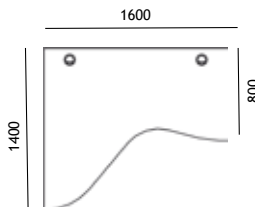

WALTON Piano Wave desk

Description	W x D (mm)	Code + finish	Price	
LH 90° Piano Desk	1600 x 1400	2927076 + fin	£263	○
RH 90° Piano Desk	1600 x 1400	2927070 + fin	£263	○

- In Stock
- Non Stock

UP TO 5 DAY LEAD TIME

UP TO 15 - 25 DAY LEAD TIME